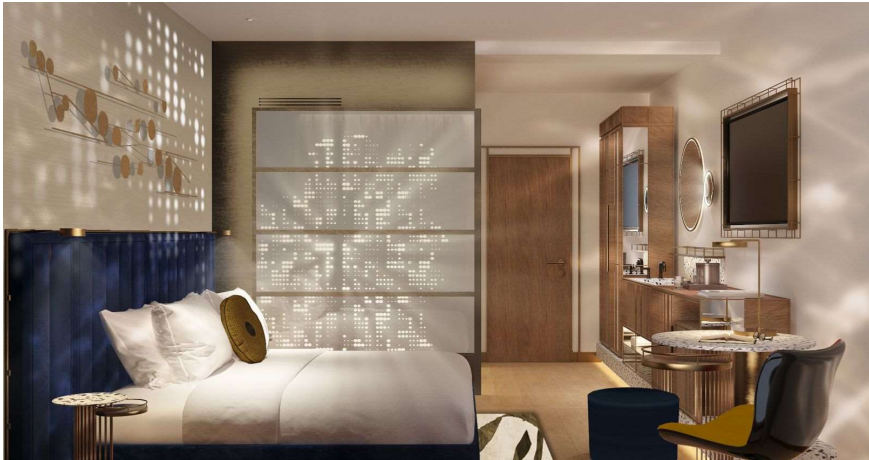

Hard Rock Madrid

Equal parts bold and urbane, Hard Rock Madrid seamlessly blends vintage details with modern luxury. Our Faux Shagreen Leather Match and hand cast Resin add luxe touches which help convey unique spirit, confidence and style of this incredible property.