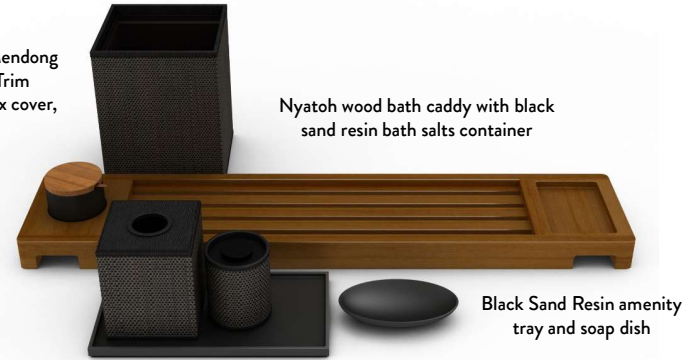

Guest Bath

Combining materials and finishes across our many collections enhances the boutique, one-of-a-kind essence of Montage Healdsburg. Materials such as wood, woven Mendong grass and black sand resin contribute to the organic, luxurious warmth and charm of the property.

Java Broadweave Mendong with Black WT Trim waste bin, tissue box cover, canister

Nyatoh wood bath caddy with black sand resin bath salts container