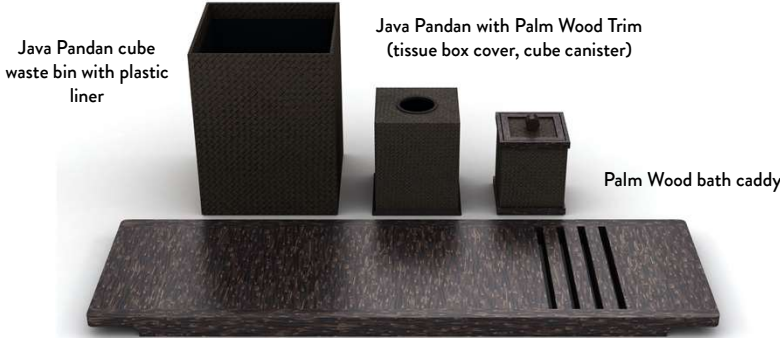

## Guest Bath

The woven Java Pandan pieces are hand crafted from the leaf of the same name, indigenous to Indonesia, sustainably harvested, expertly woven and trimmed in Palm Wood by the skilled artisans at our company-owned factory in Indonesia. The custom bath caddy, crafted from the same richly-grained Palm Wood, serves as a luxurious invitation to revel in the serenity of the space.